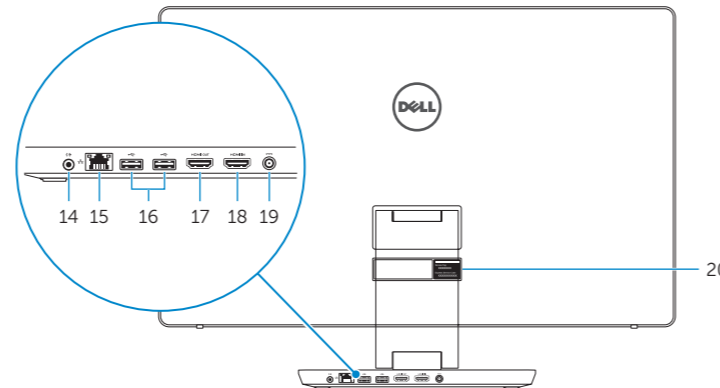

- Right microphone
- Intel RealSense 3D Camera – optional
- Left microphone
- Camera-status light
- USB 3.0 port (supports fast charging)
- USB 3.0 port
- Brightness control buttons (2)
- Input-source selection/screen-off
- Hard-drive activity light
- Power button
- Media-card reader
- USB 3.0 ports (2)
- Headset port
- Audio-out port
- Network port
- USB 2.0 ports (2)
- HDMI-out port
- HDMI-in port
- Power-adaptor port
- Service Tag label