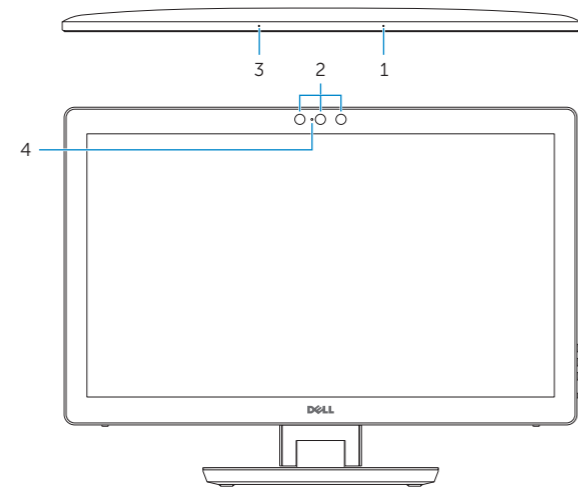

- Right microphone
- Intel RealSense 3D Camera – optional
- Left microphone
- Camera-status light
- USB 3.0 port (supports fast charging)
- USB 3.0 port
- Brightness control buttons (2)
- Input-source selection/screen-off
- Hard-drive activity light
- Power button
- Media-card reader
- USB 3.0 ports (2)
- Headset port
- Audio-out port
- Network port
- USB 2.0 ports (2)
- HDMI-out port
- HDMI-in port
- Power-adaptor port
- Service Tag label