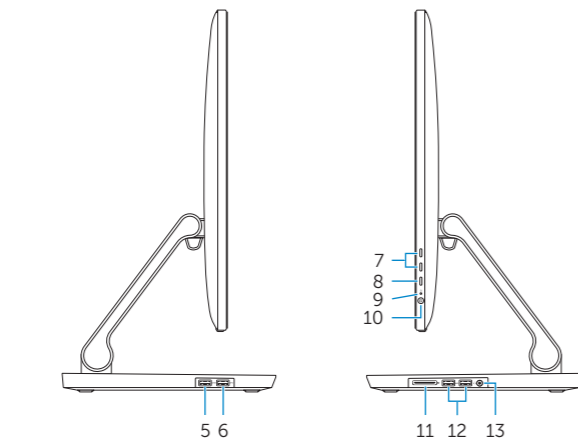

- Right microphone
- Intel RealSense 3D Camera – optional
- Left microphone
- Camera-status light
- USB 3.0 port (supports fast charging)
- USB 3.0 port
- Brightness control buttons (2)
- Input-source selection/screen-off
- Hard-drive activity light
- Power button
- Media-card reader
- USB 3.0 ports (2)
- Headset port
- Audio-out port
- Network port
- USB 2.0 ports (2)
- HDMI-out port
- HDMI-in port
- Power-adaptor port
- Service Tag label